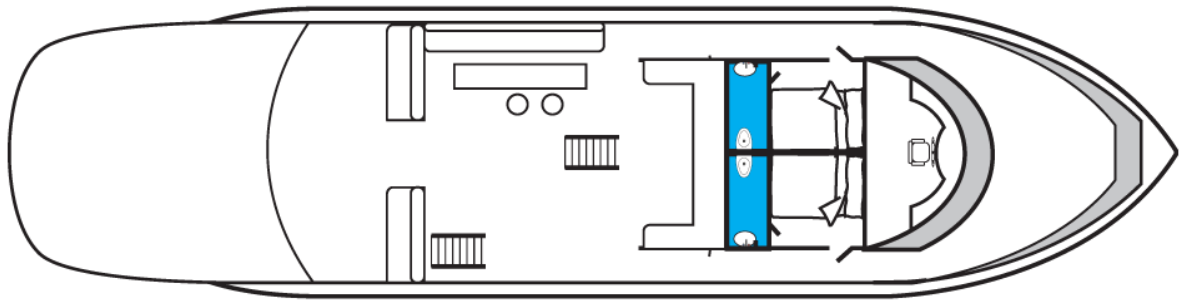

# Deck plan M/Y Golden Dolphin I

## Fly deck

## Sun deck with 2 Double bed cabins (Cabin 9 and 10)