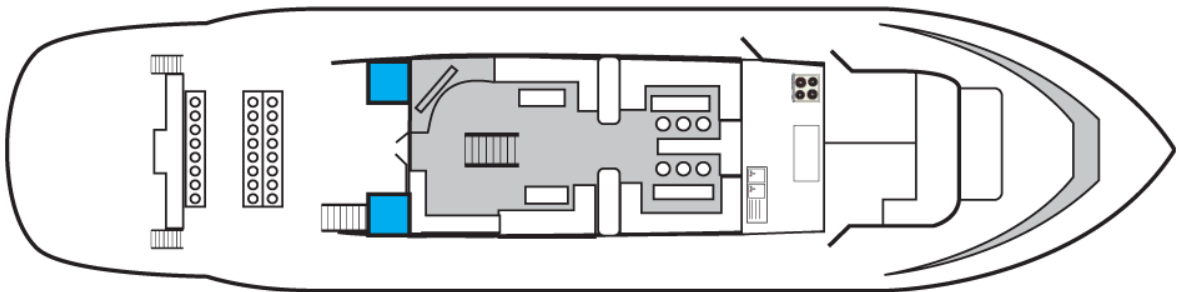

Main deck with Salon- / Dining area and Dive deck